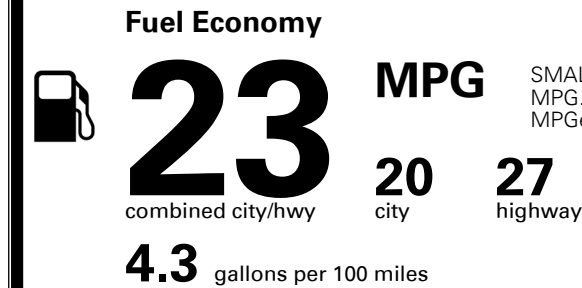

EPA DOT Fuel Economy and Environment

Gasoline Vehicle

SMALL SUVs range from 14 to 118 MPG. The best vehicle rates 140 MPGe.

You spend
$2,000
more in fuel costs
over 5 years
compared to the
average new vehicle.

Annual fuel cost
$2,350