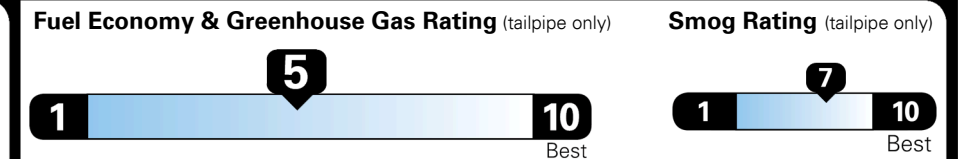

This vehicle emits 389 grams CO₂ per mile. The best emits 0 grams per mile (tailpipe only). Producing and distributing fuel also create emissions; learn more at fueleconomy.gov.

Actual results will vary for many reasons, including driving conditions and how you drive and maintain your vehicle. The average new vehicle gets 28 MPG and costs $9,750 to fuel over 5 years. Cost estimates are based on 15,000 miles per year at $ 3.60 per gallon. MPGe is miles per gasoline gallon equivalent. Vehicle emissions are a significant cause of climate change and smog.

fueleconomy.gov

Calculate personalized estimates and compare vehicles

GOVERNMENT 5-STAR SAFETY RATINGS

Overall Vehicle Score Not Rated

Based on the combined rating of frontal, side and rollover.
Should ONLY be compared to other vehicles of similar size and weight.

Frontal	Driver	★★★★
Crash	Passenger	★★★★

Based on the risk of injury in a frontal impact.
Should ONLY be compared to other vehicles of similar size and weight.

Side	Front seat	Not Rated
Crash	Rear seat	Not Rated

Star ratings based on the risk of injury in a side impact.

Rollover	★★★★

Star ratings based on the risk of rollover in a single-vehicle crash.

Star ratings range from 1 to 5 stars (★★★★★) with 5 being the highest.

Source: National Highway Traffic Safety Administration (NHTSA).

www.safercar.gov or 1-888-327-4236

Manufacturer's suggested retail price includes Manufacturer's recommended pre-delivery service. License and title fees, state and local taxes and other dealer installed options and accessories are not included in the manufacturer's suggested retail price.

PARTS CONTENT INFORMATION

FOR VEHICLES IN THIS CAR LINE U.S./CANADIAN PARTS CONTENT: 60 %

MAJOR SOURCES OF FOREIGN PARTS: KOREA: 30%

NOTE: PARTS CONTENT DOES NOT INCLUDE FINAL ASSEMBLY, DISTRIBUTION, OR OTHER NON-PARTS COSTS.

FOR THIS VEHICLE FINAL ASSEMBLY POINT: WEST POINT, GA, USA

COUNTRY OF ORIGIN

ENGINE: USA

TRANSMISSION: KOREA