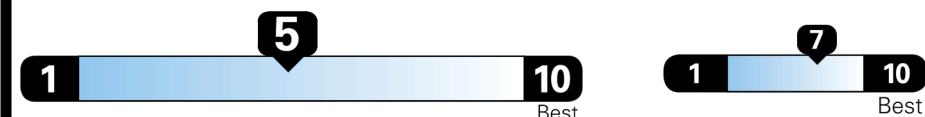

\$ 38,040.00

TOTAL ADDITIONAL WEIGHT: 6.6

Fuel Economy and Environment

Gasoline Vehicle

You spend \$1,000 more in fuel costs over 5 years compared to the average new vehicle.

Annual fuel cost \$2,150

Fuel Economy & Greenhouse Gas Rating (tailpipe only) Smog Rating (tailpipe only)