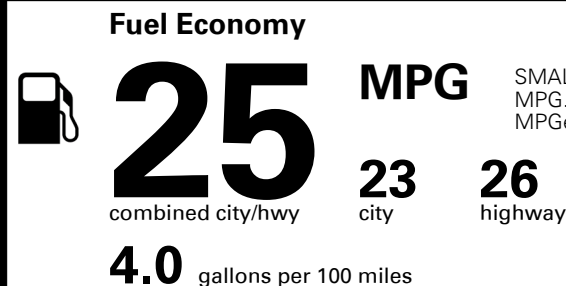

\$ 38,040.00

TOTAL ADDITIONAL WEIGHT: 6.6

Fuel Economy and Environment

Gasoline Vehicle

You spend \$1,000 more in fuel costs over 5 years compared to the average new vehicle.

Annual fuel cost \$2,150

Fuel Economy & Greenhouse Gas Rating (tailpipe only) Smog Rating (tailpipe only)