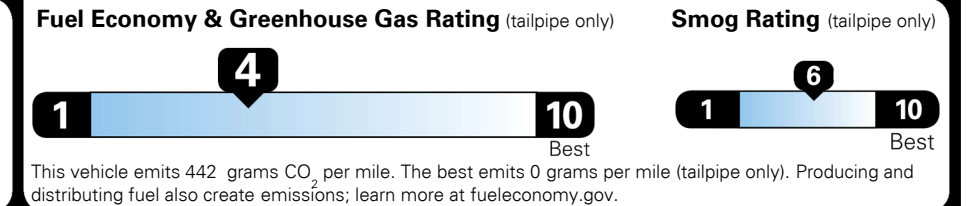

TOTAL ADDITIONAL WEIGHT: 12.0

EPA DOT Fuel Economy and Environment

Gasoline Vehicle

You spend
\$3,750
 more in fuel costs
 over 5 years
 compared to the
 average new vehicle.

Annual fuel cost
\$2,700

Actual results will vary for many reasons, including driving conditions and how you drive and maintain your vehicle. The average new vehicle gets 28 MPG and costs \$9,750 to fuel over 5 years. Cost estimates are based on 15,000 miles per year at \$ 3.60 per gallon. MPGe is miles per gasoline gallon equivalent. Vehicle emissions are a significant cause of climate change and smog.

fueleconomy.gov

Calculate personalized estimates and compare vehicles

GOVERNMENT 5-STAR SAFETY RATINGS

Overall Vehicle Score ★ ★ ★ ★ ★

Based on the combined rating of frontal, side and rollover.
 Should ONLY be compared to other vehicles of similar size and weight.