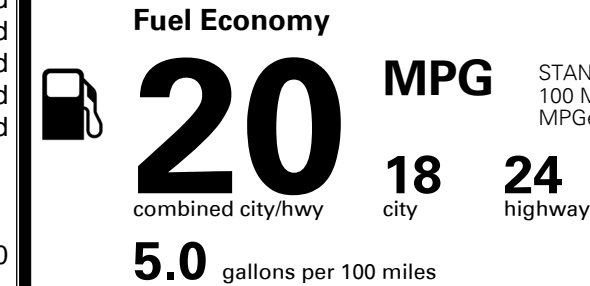

\$ 1,395.00

TOTAL MANUFACTURER'S SUGGESTED RETAIL PRICE ▶

\$ 47,705.00

*Additional terms and conditions apply.

**Kia Connect may be currently unavailable for Model Year 2022 and newer vehicles sold or purchased in Massachusetts; please see owners.kia.com for updates on availability.

TOTAL ADDITIONAL WEIGHT: 12.0

EPA DOT Fuel Economy and Environment

Gasoline Vehicle

You spend
\$3,750
 more in fuel costs
 over 5 years
 compared to the
 average new vehicle.

Annual fuel cost
\$2,700

Actual results will vary for many reasons, including driving conditions and how you drive and maintain your vehicle. The average new vehicle gets 28 MPG and costs \$9,750 to fuel over 5 years. Cost estimates are based on 15,000 miles per year at \$ 3.60 per gallon. MPGe is miles per gasoline gallon equivalent. Vehicle emissions are a significant cause of climate change and smog.