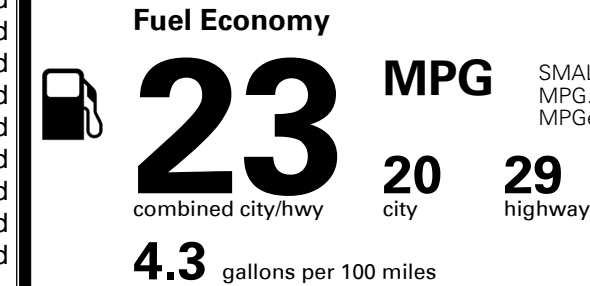

TOTAL ADDITIONAL WEIGHT: 7.5

EPA DOT Fuel Economy and Environment

Gasoline Vehicle

SMALL SUVs range from 14 to 118 MPG. The best vehicle rates 140 MPGe.

You spend
\$2,000
 more in fuel costs
 over 5 years
 compared to the
 average new vehicle.