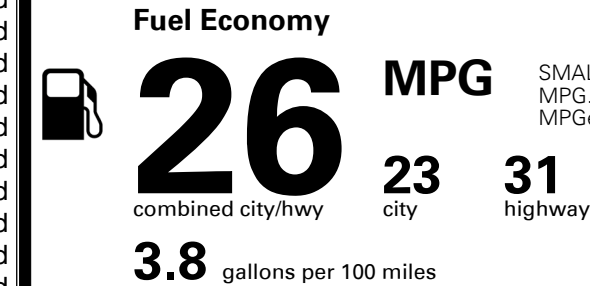

TOTAL ADDITIONAL WEIGHT: 6.6

*Additional terms and conditions apply.

**Kia Connect may be currently unavailable for Model Year 2022 and newer vehicles sold or purchased in Massachusetts; please see owners.kia.com for updates on availability.

EPA DOT Fuel Economy and Environment

Gasoline Vehicle

SMALL SUVs range from 14 to 118 MPG. The best vehicle rates 140 MPGe.

You spend \$750 more in fuel costs over 5 years compared to the average new vehicle.