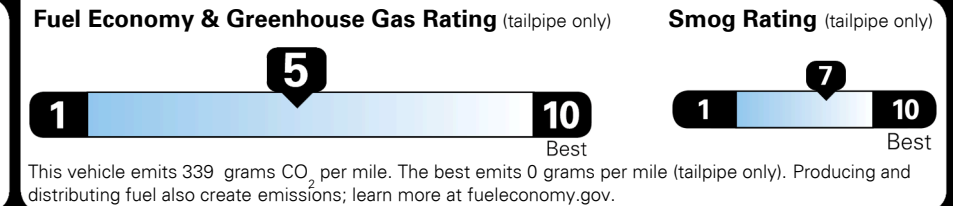

Actual results will vary for many reasons, including driving conditions and how you drive and maintain your vehicle. The average new vehicle gets 28 MPG and costs $9,750 to fuel over 5 years. Cost estimates are based on 15,000 miles per year at $ 3.60 per gallon. MPGe is miles per gasoline gallon equivalent. Vehicle emissions are a significant cause of climate change and smog.

fueleconomy.gov

Calculate personalized estimates and compare vehicles

GOVERNMENT 5-STAR SAFETY RATINGS

Overall Vehicle Score	Not Rated
Based on the combined rating of frontal, side and rollover. Should ONLY be compared to other vehicles of similar size and weight.	
Frontal	Driver
Crash	Passenger
Based on the risk of injury in a frontal impact. Should ONLY be compared to other vehicles of similar size and weight.	
Side	Front seat
Crash	Rear seat
Star ratings based on the risk of injury in a side impact.	
Rollover	
Star ratings based on the risk of rollover in a single-vehicle crash.	

Star ratings range from 1 to 5 stars (★★★★★) with 5 being the highest.
Source: National Highway Traffic Safety Administration (NHTSA).
www.safercar.gov or 1-888-327-4236

Manufacturer's suggested retail price includes Manufacturer's recommended pre-delivery service. License and title fees, state and local taxes and other dealer installed options and accessories are not included in the manufacturer's suggested retail price.

PARTS CONTENT INFORMATION

FOR VEHICLES IN THIS CAR LINE U.S./CANADIAN PARTS CONTENT: 60 %

MAJOR SOURCES OF FOREIGN PARTS: KOREA: 30%

NOTE: PARTS CONTENT DOES NOT INCLUDE FINAL ASSEMBLY, DISTRIBUTION, OR OTHER NON-PARTS COSTS.

FOR THIS VEHICLE FINAL ASSEMBLY POINT: WEST POINT, GA, USA

COUNTRY OF ORIGIN
ENGINE: USA
TRANSMISSION: USA