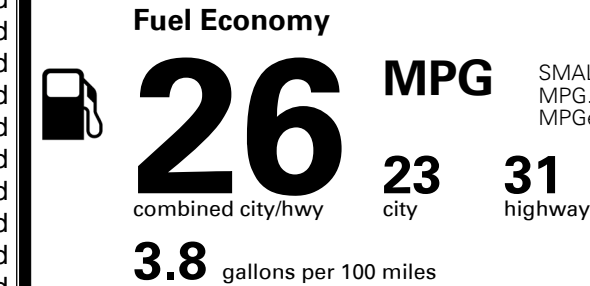

TOTAL ADDITIONAL WEIGHT: 6.6

EPA DOT Fuel Economy and Environment

Gasoline Vehicle

SMALL SUVs range from 14 to 118 MPG. The best vehicle rates 140 MPGe.

You spend \$750 more in fuel costs over 5 years
 compared to the average new vehicle.