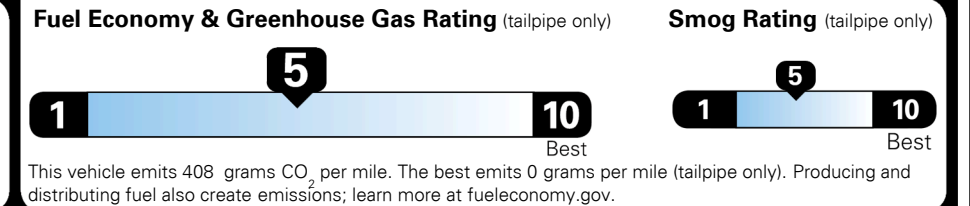

You spend
$2,500
more in fuel costs
over 5 years
compared to the
average new vehicle.

Annual fuel cost
$2,450