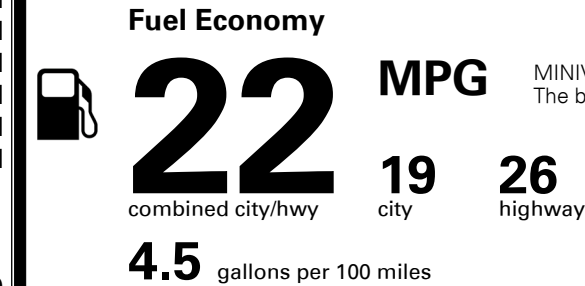

EPA DOT Fuel Economy and Environment

Gasoline Vehicle