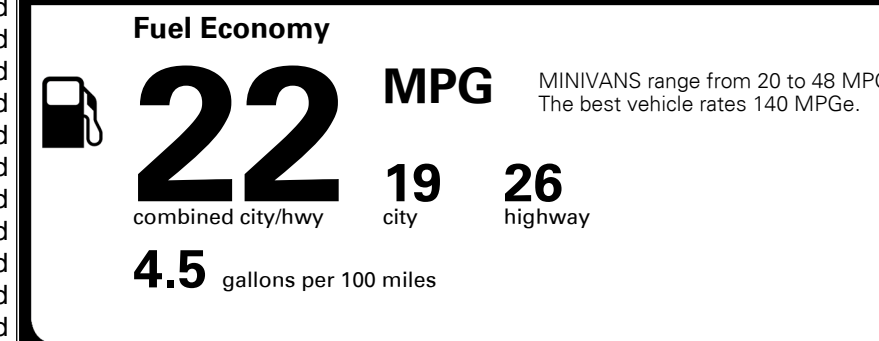

EPA DOT Fuel Economy and Environment

Gasoline Vehicle

You spend
\$2,500
 more in fuel costs
 over 5 years
 compared to the
 average new vehicle.

Annual fuel cost
\$2,450

Actual results will vary for many reasons, including driving conditions and how you drive and maintain your vehicle. The average new vehicle gets 28 MPG and costs \$9,750 to fuel over 5 years. Cost estimates are based on 15,000 miles per year at \$ 3.60 per gallon. MPGe is miles per gasoline gallon equivalent. Vehicle emissions are a significant cause of climate change and smog.