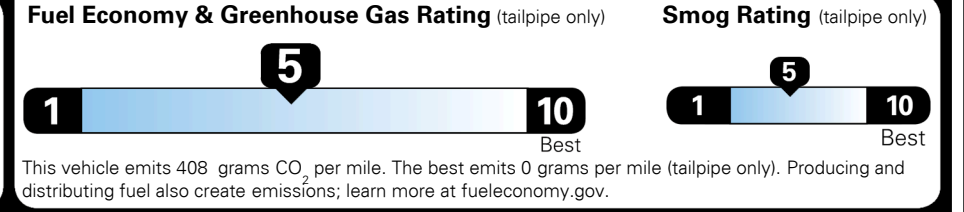

EPA DOT Fuel Economy and Environment

Gasoline Vehicle

You spend
\$2,500
 more in fuel costs
 over 5 years
 compared to the
 average new vehicle.

Annual fuel cost
\$2,450

Actual results will vary for many reasons, including driving conditions and how you drive and maintain your vehicle. The average new vehicle gets 28 MPG and costs \$9,750 to fuel over 5 years. Cost estimates are based on 15,000 miles per year at \$ 3.60 per gallon. MPGe is miles per gasoline gallon equivalent. Vehicle emissions are a significant cause of climate change and smog.